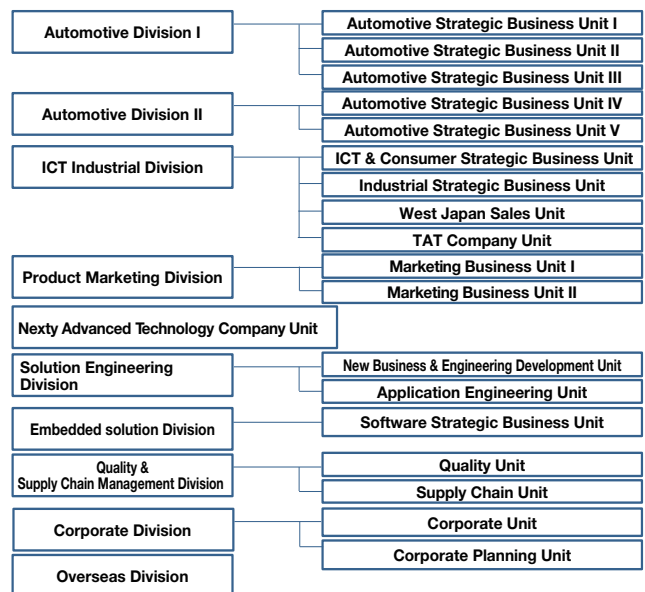

The Inspiration for Our Corporate Symbol

The dynamic red gradation symbolizes the merging of two companies, and the synergistic benefits that will facilitate new stages of growth. The N represents the first letter of NEXTY, with the silver color conveying a spirit of innovation. This composition evokes a sense of our active approach to constantly pursue the 'NEXT Technology' and deliver it to the world. Together, the two symbols form T, representing Tomen Electronics and Toyota Tsusho Electronics.