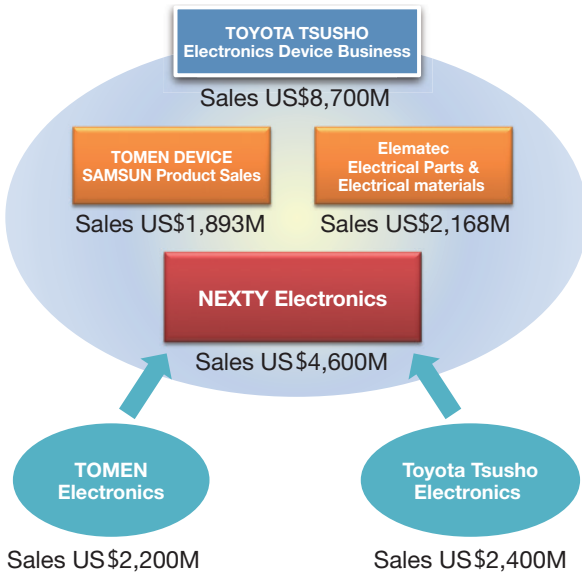

As of Mar. 2016

New Organization

Our aim is to be a 'user-oriented' Electronics Company that works closely with customers, understands their industry characteristics and applications, and provides them with superior solutions.