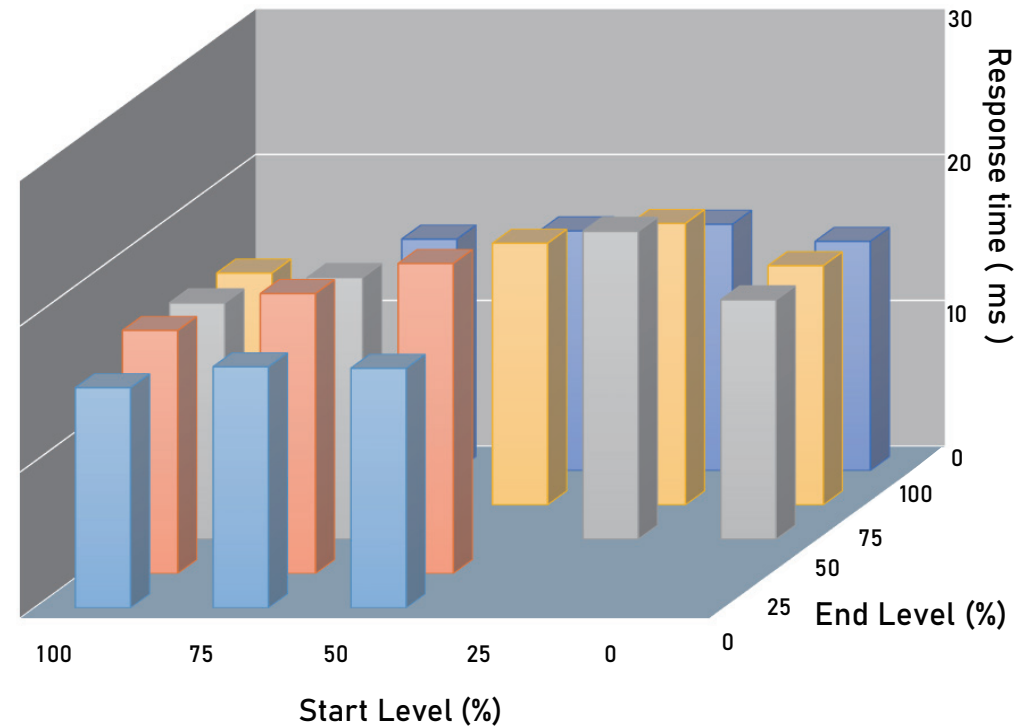

Response time

100times fast response time

*Our measurements with an average product

JOLED

Black ⇌ White: 0.1ms

LCD

Black ⇌ White: 15.7ms