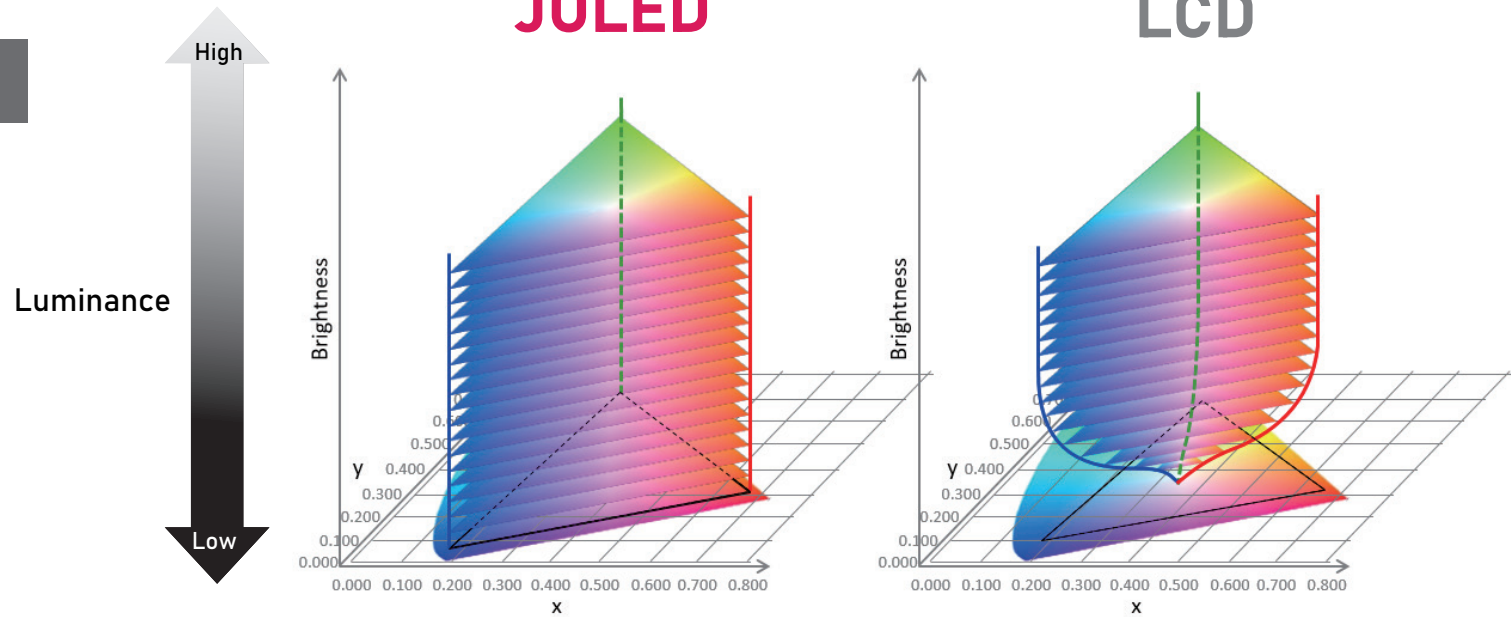

## Contrast ratio

## Perfect jet-black by contrast ratio of 1,000,000:1

**JOLED**

**LCD**

\*Our shooting with an average product  
Taken in a dark room  
Shutter Speed : 250 (1/250 sec)  
ISO sensitivity : 12800  
White Balance : 6000~6500K  
F Value : 3.5

## Color gamut

\*These charts are for illustrative purposes

## High color gamut in any luminance

\*Our measurements with an average product