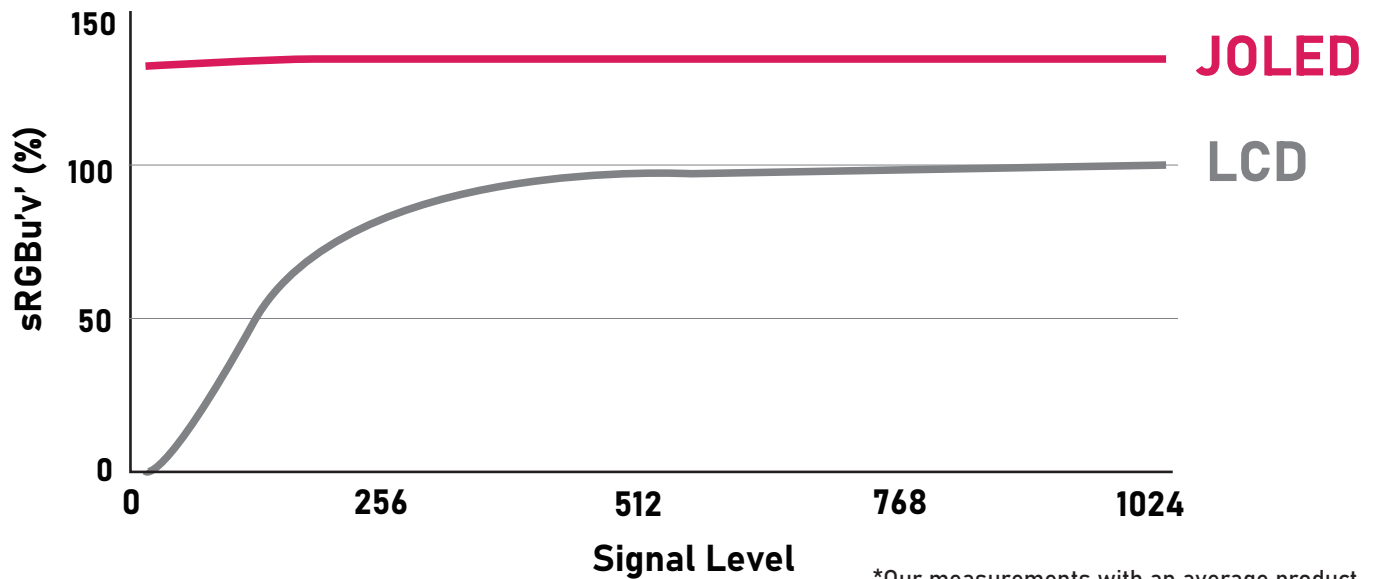

## Contrast ratio

## Perfect jet-black by contrast ratio of 1,000,000:1

**JOLED**

**LCD**

\*Our shooting with an average product  
Taken in a dark room  
Shutter Speed : 250 (1/250 sec)  
ISO sensitivity : 12800  
White Balance : 6000~6500K  
F Value : 3.5

## Color gamut

\*These charts are for illustrative purposes

## High color gamut in any luminance

\*Our measurements with an average product