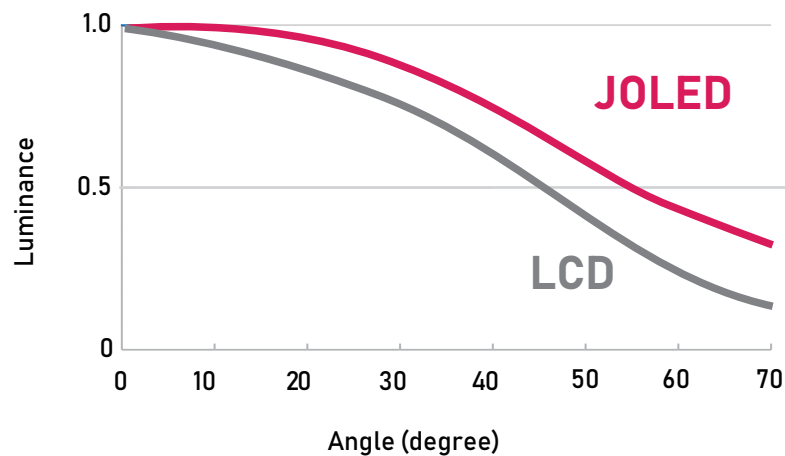

Luminance view angle

High contrast ratio in any view angle

*Our shooting with an average product

Luminance

Contrast ratio

*Our measurements with an average product